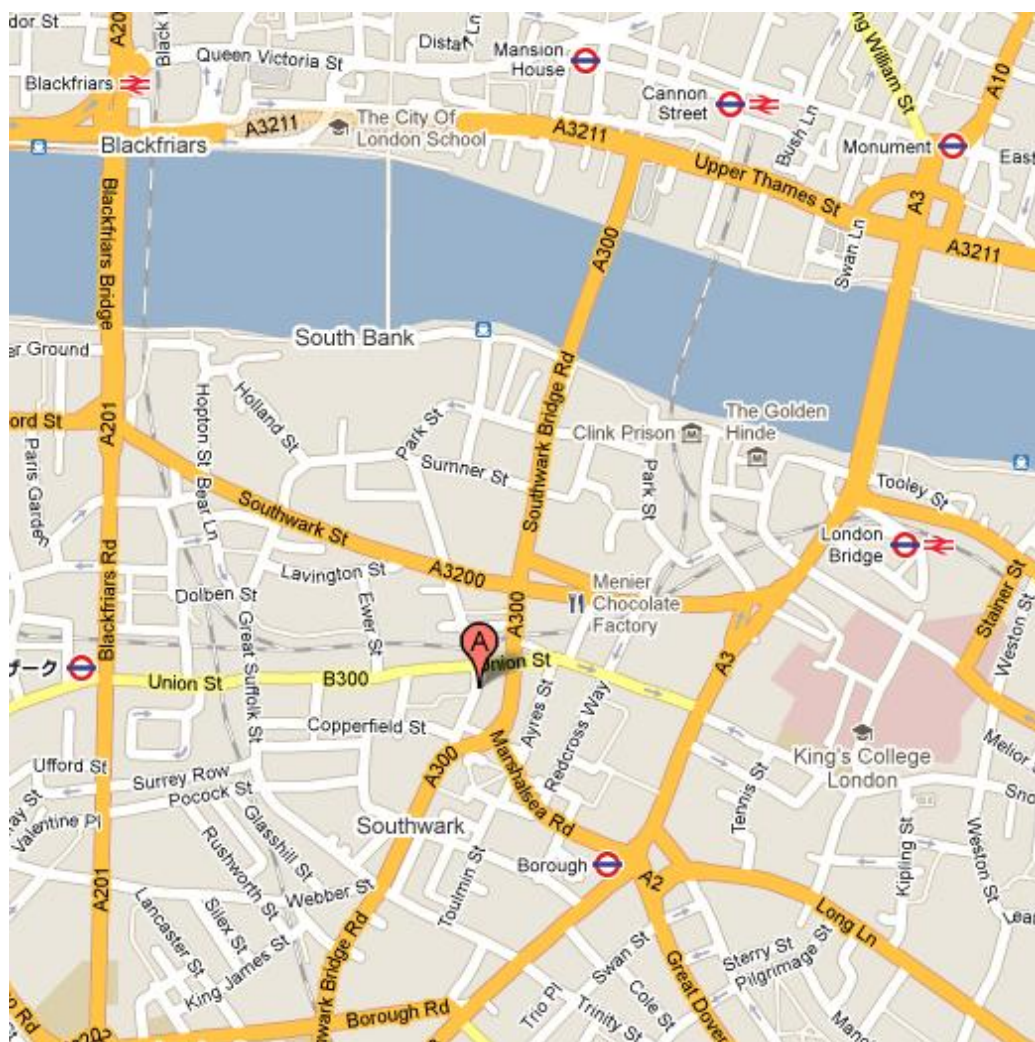

Visiting E3G – London

The E3G office is located at 47 Great Guildford Street which is a short walk from London Bridge, Borough, Southwark, Mansion House and Cannon Street Underground Stations.

From **Borough Tube Station**, turn left at the exit onto Marshalsea Road. At the end of the road, at the traffic lights, cross over onto Doyce Street and then turn right onto Great Guildford Street. 0.3 miles.

If arriving at **London Bridge Station**, exit at Borough High Street and head southwards. Turn right onto Union Street and then left onto Great Guildford Street. 0.4 miles.

From **Southwark Tube Station**, walk along Union Street and turn right when you arrive at the junction with Great Guildford Street. 0.4 miles.

From **Mansion House** and **Cannon Street Stations**, head south and across Southwark Bridge Road. Turn right onto Union Street and left onto Great Guildford Street. 0.7 miles.