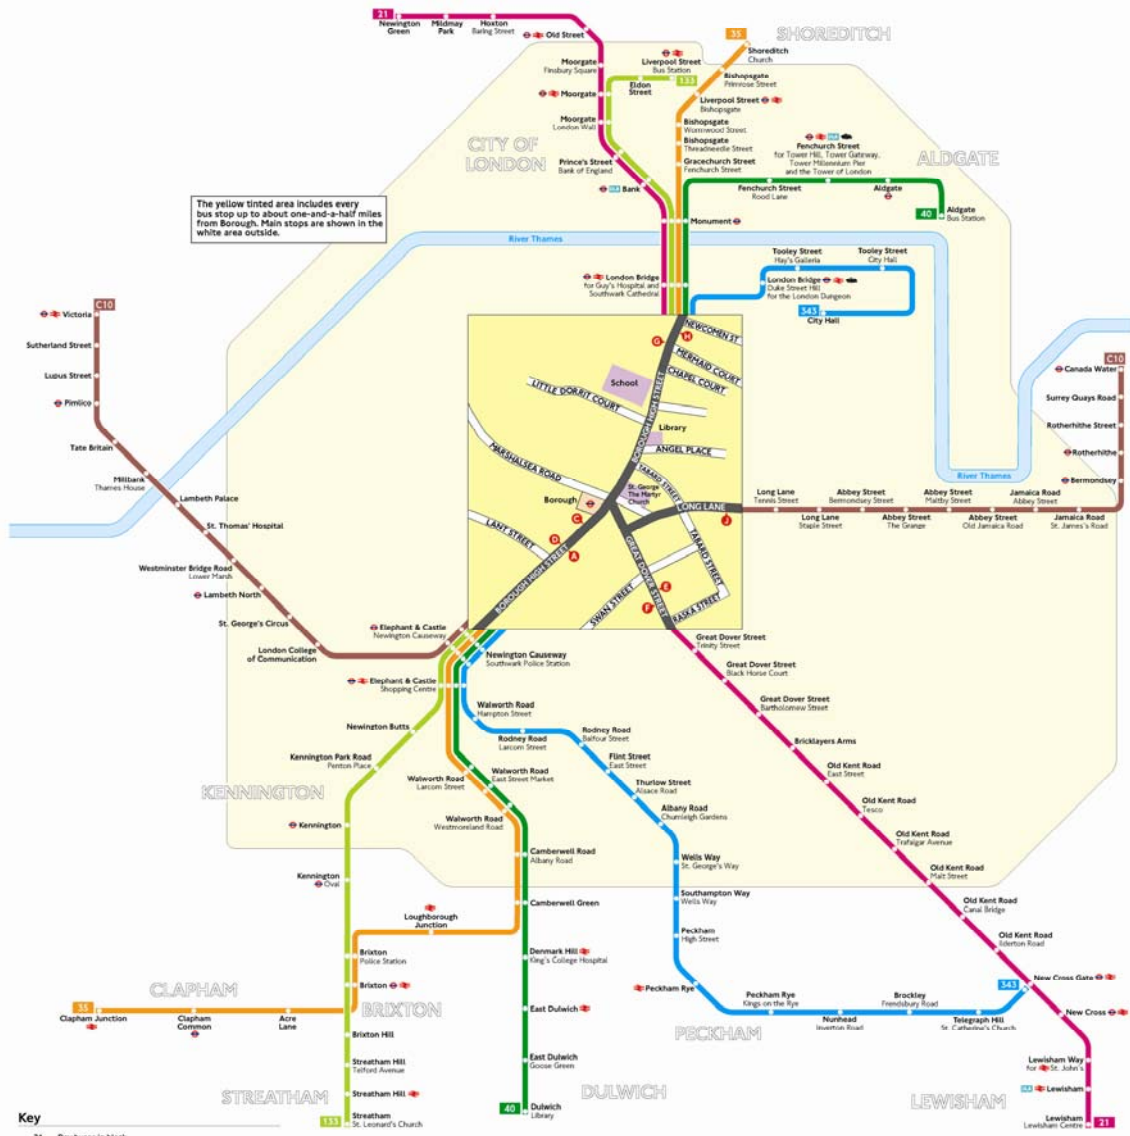

Buses from Borough

Route finder

Bus route	Towards	Bus stops
21	Lewisham	Victoria, Trafalgar Square, Newington Green
35	Clapham Junction	Shoreditch
40	Aldgate	Dulwich
133	Liverpool Street	Streatham
343	City Hall	New Cross Gate
C10	Canada Water	Victoria
N21	Foots Cray	Trafalgar Square
N35	Clapham Junction	Tottenham Court Road
N133	Liverpool Street	Mitcham
N343	New Cross Gate	Trafalgar Square

Destination finder

Destination	Bus routes	Bus stops
A Abbey Street	C10	
Aene Lane	35, N35	
Albany Road	343, N343	
Aldgate	40	
Aldwych	N21	
	N343	
B Bank	21, N21	
Bermondsey	133, N133	
Beyley Road	N21	
Blackfen Woodman	35, N35	
Bricklayers Arms	N21	
Brixton	35, N35	
Brixton and Police Station	N21, N133	
Brixton Hill	133, N133	
Brockley Frembsbury Road	343, N343	
C Camberwell Green	35, 40, N35	
Camberwell Road	35, 40, N35	
Canada Water	C10	
City Hall	343	
Clapham Common	35, N35	
Clapham Junction	35, N35	
Clarksmead Green	N35	
For Farmington		
D Denmark Hill	40	
King's College Hospital	40	
Dulwich Library	40	
E East Dulwich	40	
East Dulwich Goswell Green	40	
Elephant & Castle	35, 40, N35	
	343, N343	
	N133, N133	
	N35	
	C10	
Etham Church and High Street	N21	
F Fincham Street	40	
Flint Street East Street	343, N343	
Foots Cray Post Office and Tesco	N21	
G Gracechurch Street	35, N35	
Fincham Street	35, N35	

Destination	Bus routes	Bus stops
H Great Dover Street	21, N21	
Hobson	N35	
Hoxton Baring Street	21	
J Jamaica Road	C10	
K Kennington and Oval	133, N133	
Kennington Park Road Penton Place	133, N133	
King's College Hospital	40	
L Lambeth North	C10	
Lambeth Palace	C10	
Lee Green	N21	
Lewisham	21, N21	
Lewisham Way for St. John's	21, N21	
Liverpool Street	35, N35	
	133, N133	
	343	
L London Bridge	35, 40, N35	
Duke Street Hill for London Dungeon	21, N21	
London Bridge	21, N21	
For Guy's Hospital and Southwark Cathedral	35, 40, N35, N343	
L London College of Communication	133, N133	
Long Lane	C10	
Loughborough Junction	35, N35	
Loughate Circuit for City Thameslink	N21	
L Lupus Street	C10	
M Manor Road	N133	
Manor House	N21	
Mansion Park	21	
Mitcham	C10	
Mitcham Thames House	21, N21	
Monument	35, 40, N35	
	21, N21	
	133, N133	
	31	
M Moorgate	21, N21	
	343, N343	
	133, N133	
N New Cross Gate	21, N21	
	343, N343	
Newington Butts	133, N133